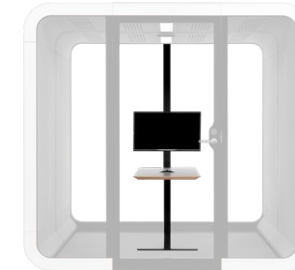

Framery

2Q

Double your efficiency

Framery's new model, 2Q is designed for 4-6 people. It's the best place to co-create, brainstorm and have great meetings. Framery's superior sound insulation system guarantees that your meetings won't disturb the office – and the office noise won't disturb you. 2Q comes with two different layouts. A conference table with two height options is optimal for laptop use or workshoping. You can also choose this meeting pod without any furniture, leaving you the option to furnish it however you wish. A low doorstep makes 2Q wheelchair accessible.

TABLE

Formica laminate on birch plywood with varnish trim

LIGHTING

Automated LED lighting

WORKING HEIGHT OPTIONS

Standard

High

The power column, located on the back glass, is a fixed component which provides an option for a screen bracket or a whiteboard on both interior options.

Can also be ordered without table or accessories.

Technical specifications

MEASUREMENTS

SIZE: 222 cm x 235 cm x 280 cm (87.3 in x 92.5 in x 110.4 in) (h, w, d)

INTERIOR SIZE:

Floor plane: 210 cm x 200 cm x 267 cm (82.7 in x 78.7 in x 105.1 in) (h, w, d)

Standard: 72 cm (28.3 in)

High: 90 cm (35.4 in)

WEIGHT:

950 kg / 2094 lb (without furniture)

POWER

OUTLETS:

With table: 4 power outlets in the table + Twin USB fast charger + HDMI

Without table: 3 power outlets in the power column + Twin USB fast charger