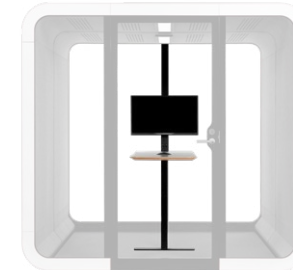

Framery

2Q

Double your efficiency

Framery's new model, 2Q is designed for 4-6 people. It's the best place to co-create, brainstorm and have great meetings. Framery's superior sound insulation system guarantees that your meetings won't disturb the office – and the office noise won't disturb you. 2Q comes with two different layouts. A conference table with two height options is optimal for laptop use or workshoping. You can also choose this meeting pod without any furniture, leaving you the option to furnish it however you wish. A low doorstep makes 2Q wheelchair accessible.

TABLE

Formica laminate on birch plywood with varnish trim

LIGHTING

Automated LED lighting

WORKING HEIGHT OPTIONS

Standard

High

The power column, located on the back glass, is a fixed component which provides an option for a screen bracket or a whiteboard on both interior options.

Can also be ordered without table or accessories.

Technical specifications

MEASUREMENTS

SIZE: 222 cm x 235 cm x 280 cm (87.3 in x 92.5 in x 110.4 in) (h, w, d)

INTERIOR SIZE:

Floor plane: 210 cm x 200 cm x 267 cm (82.7 in x 78.7 in x 105.1 in) (h, w, d)

Standard: 72 cm (28.3 in)

High: 90 cm (35.4 in)

WEIGHT:

950 kg / 2094 lb (without furniture)

POWER

OUTLETS:

With table: 4 power outlets in the table + Twin USB fast charger + HDMI

Without table: 3 power outlets in the power column + Twin USB fast charger