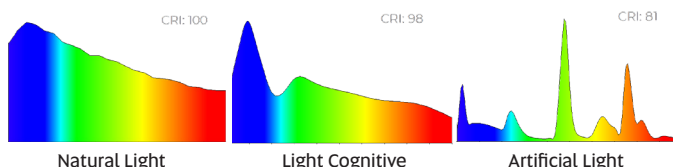

Light Cognitive

LC HORIZON

SPECTRA AT MID DAY

CRI: Colour Rendering Index - a scale from 0 to 100 percent indicating how accurate a "given" light source is at rendering color when compared to a "reference" light source. The higher the CRI, the better the color rendering ability. Light sources with a CRI of 85 to 90 are considered good at color rendering.

- **Mounting:** wall or stand installation with VESA mount
- **Dimensions:** 150 x 150 x 12.5 cm (floating 2cm VESA

attachment) - 30kg
• **Power input:** 100-240V
50/60Hz (max: 320W)

LC Skylight

Dynamic, full spectrum virtual window. The definitive solution for creating a feeling of a window through the ceiling – without the need for a top floor room and cutting through the roof. The recessed installation gives a convincing result – it feels like having a real skylight in the room. LC Skylight is a lovely solution- it makes the room feel more spacious and fills it with light. It is ideal for windowless spaces and rooms with insufficient lighting.

DERIVED FROM NATURE

Big Sky light is generated with multiple different types of LEDs combined in a way that the light spectra are very similar to the spectra found in nature. In addition to having the positive spectral qualities of natural light, the visual appearance of the light field is familiar from nature and resembles a view into the sky or horizon. With Sky Player the light changes over the day just like in nature and the design has been optimised for visual beauty by making the light field dynamic, continuously shifting with infinite colors and infinite resolution.