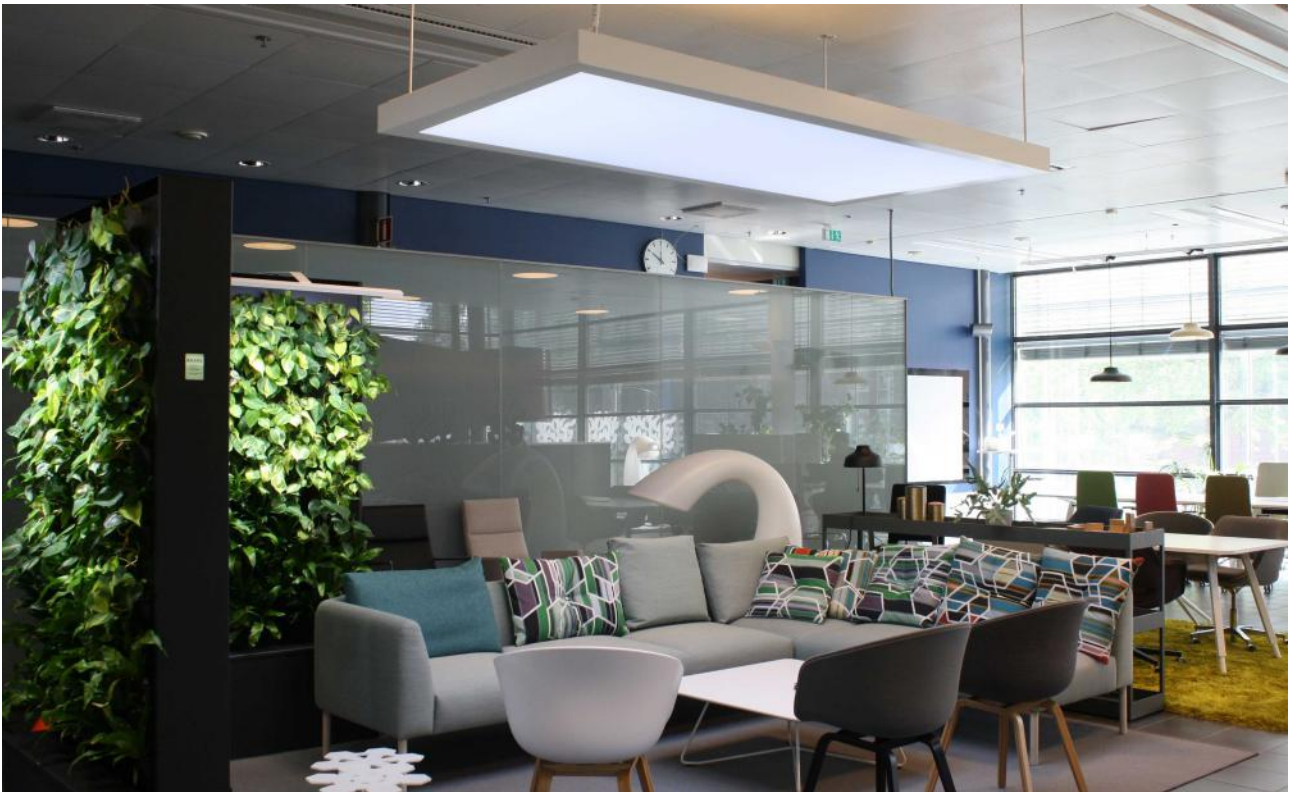

Spectra at mid day *)

Color rendering

*) the spectrum changes minute by minute during the day, controlled by Sky Player.

Products

Big Sky[®] HORIZON

Big Sky Horizon is easy to install on a wall like a painting. Its aesthetically pleasing elegant design is easy to adapt to a variety of spaces and it creates a pleasant view into the horizon, just like looking out from a skyscraper or an airplane window. Big Sky Horizon will provide you with a luxury view every day. Big Sky Horizon is optimal for spaces that need additional light, which is biologically effective and close to daylight. It complements your existing lighting, and it can vitalize your day or bring a relaxing warm light towards the evening. It is fully tunable and comes with Sky Player.

IP 20

Big Sky[®] DOME

Attached to the ceiling as a skylight, Big Sky Dome is perfect for creating general light fields. Big Sky Dome generates a sky view upwards into the sky dome and its soft immersive light surface creates a feeling of space. Big Sky Dome is ideal for transforming any space where structural changes are not possible. It is our most compact solution to make you feel like you are under a glass roof on a beautiful day. It enhances well-being, is tunable and available also with Sky Player.