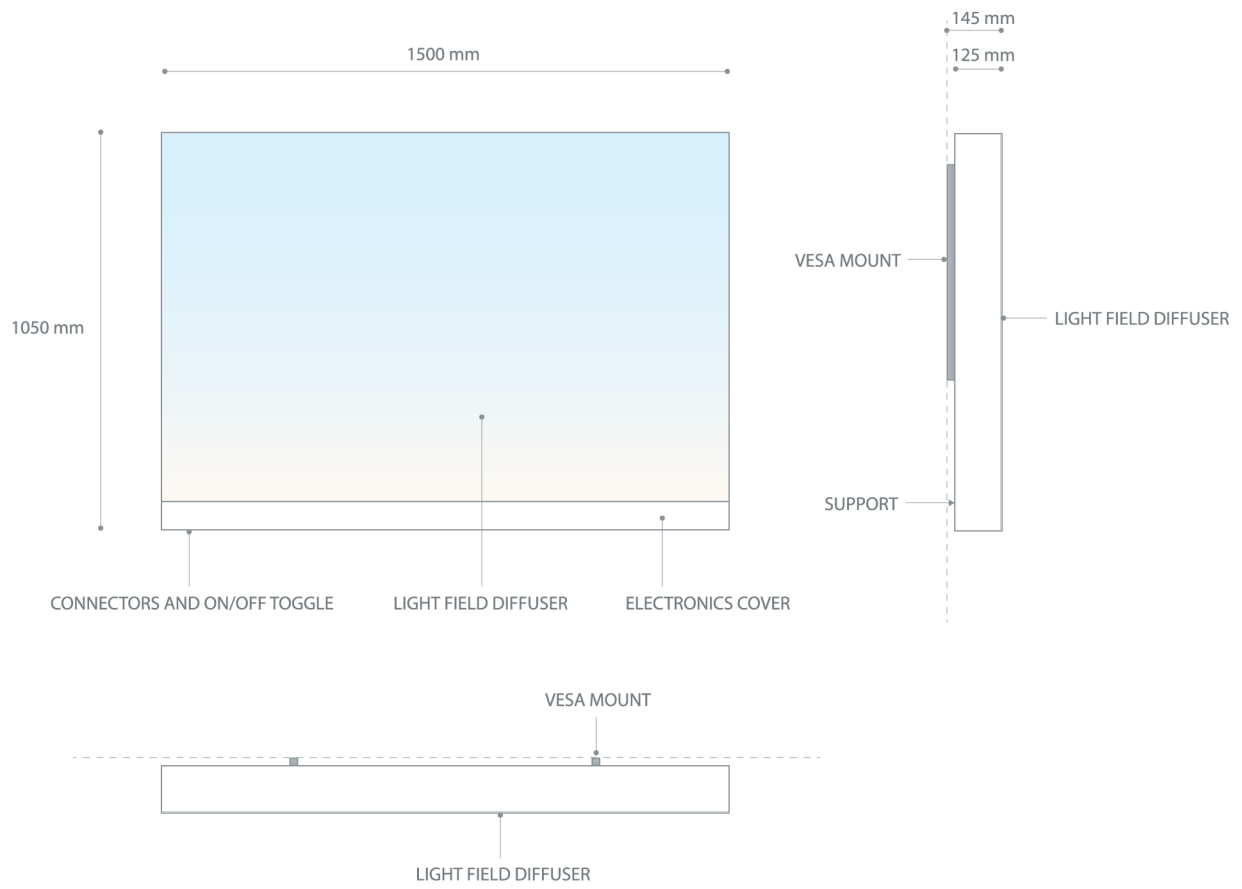

125 mm & floating 20 mm VESA attachment

WEIGHT:

30 kg

LIGHT SOURCE:

Light Cognitive LED module (G5)

CONTROL:

Sky Player app (iOS or Android), Casambi (Bluetooth wall switch), Dali Type 8

POWER INPUT:

IP 20

Big Sky[®] DOME

Attached to the ceiling as a skylight, Big Sky Dome is perfect for creating general light fields. Big Sky Dome generates a sky view upwards into the sky dome and its soft immersive light surface creates a feeling of space. Big Sky Dome is ideal for transforming any space where structural changes are not possible. It is our most compact solution to make you feel like you are under a glass roof on a beautiful day. It enhances well-being, is tunable and available also with Sky Player.