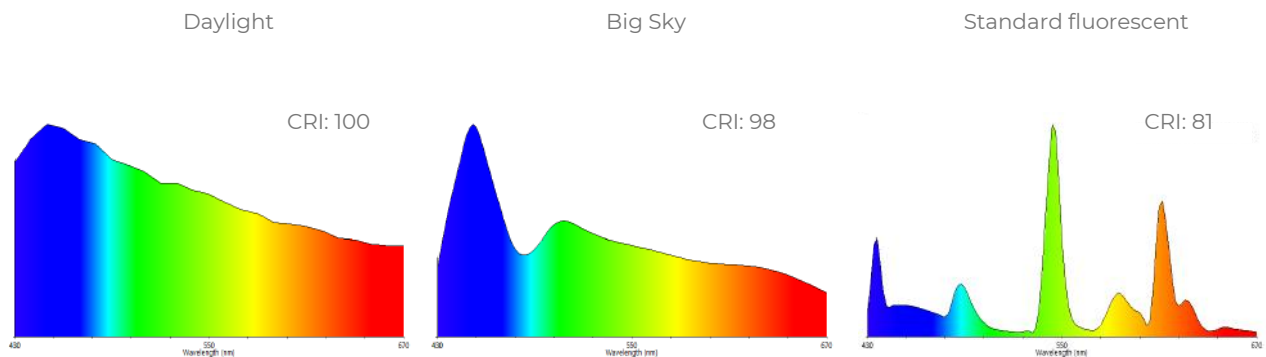

About Natural Light

Natural light is essential to us in maintaining our normal physiology and health because it keeps the body's internal 24-hour clock in time.

In the absence of natural light, an electric light should try and mimic daylight as closely as possible. Daylight is rich in all wavelengths of visible light. With its peak in the blue part of the spectrum, it is the kind of light that we humans have evolved to be sensitive to.

The Big Sky lighting technology is designed to reproduce the spectrum of natural daylight as closely as possible. This is achieved by measuring the natural spectrum, modelling the physics of light and finally transforming it into the light programs that are at the core of each Big Sky product.

Spectra at mid day *)