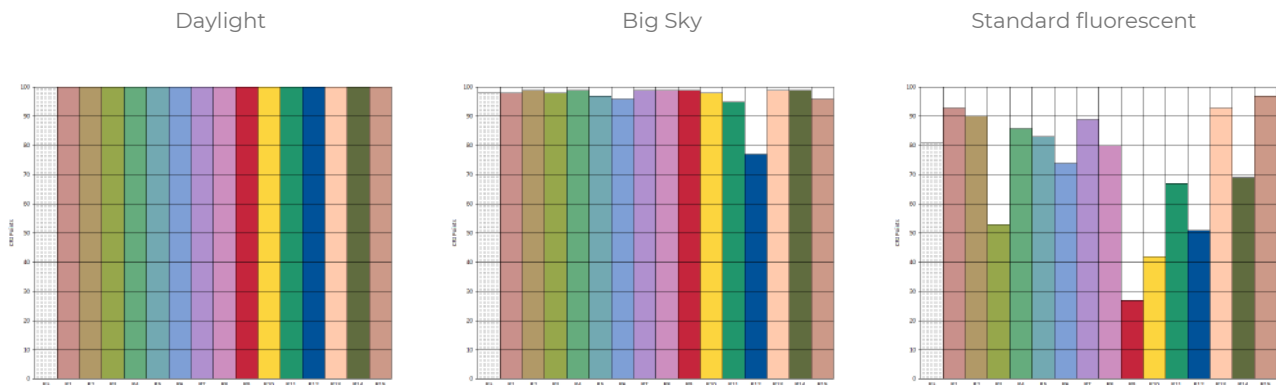

Color rendering

*) the spectrum changes minute by minute during the day, controlled by Sky Player.