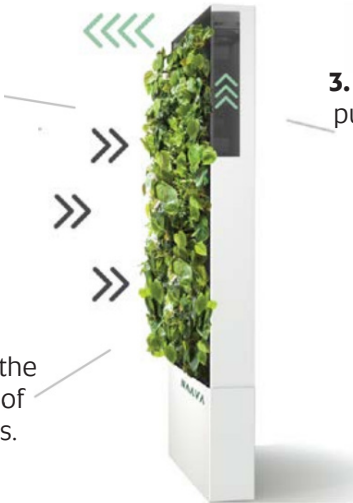

HOW DOES NAAVA WORK?

1. Indoor air is absorbed through the plants' roots and the soilless growth medium.

2. The microbes of the roots purify the air of harmful chemicals.

3. The fans return the pure and naturalised air back into the room.

4. The sensors of the smart green wall measure the variables of Naava and its surroundings.

5. Naava's artificial intelligence analyses and directs functions automatically.

6. The remote system transmits information (e.g. from weather satellites) to the smart green wall.

7. The functions are tracked in real time. In case of malfunction, the system will automatically repair itself or send over maintenance personnel.

welltek

an Office Blueprint brand

www.welltek.co | 26 Seward Street London EC1V 3PA

info@welltek.co | +44 (0) 20 7336 0657