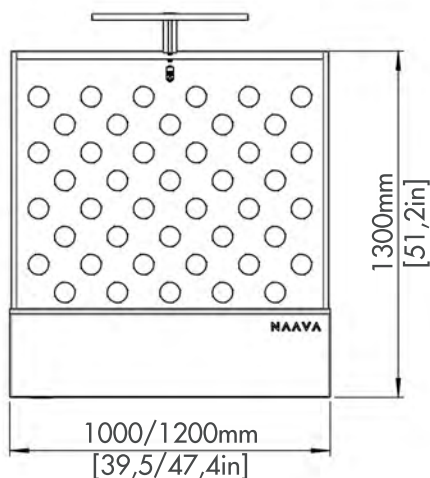

NAAVA

flow

Naava is the number one element of healthy offices bringing the benefits of fresh air indoors.

Naava Flow is a free standing green wall. It's a space divider that provides privacy while leaving the view open.

Optimal room size is 40m² or smaller for Naava Flow's air purification power.

Available in white or black.

Only needs standard electric outlet, LED lights are integrated, no waterline connection required.

Optimal room size is 40m² or smaller for Naava Flow Duo's air purification power.

Available in white or black.

Only needs standard electric outlet, LED lights are integrated, no waterline connection required.