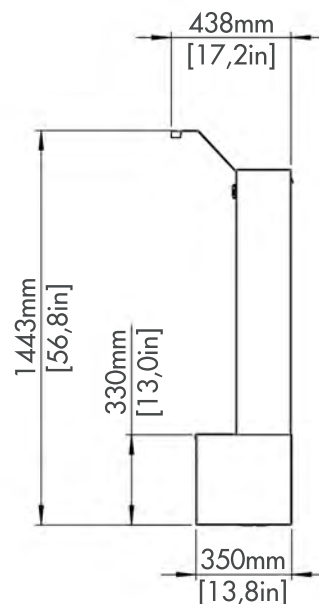

Optimal room size is 40m² or smaller for Naava Flow's air purification power.

Available in white or black.

Only needs standard electric outlet, LED lights are integrated, no waterline connection required.

Optimal room size is 40m² or smaller for Naava Flow Duo's air purification power.

Available in white or black.

Only needs standard electric outlet, LED lights are integrated, no waterline connection required.